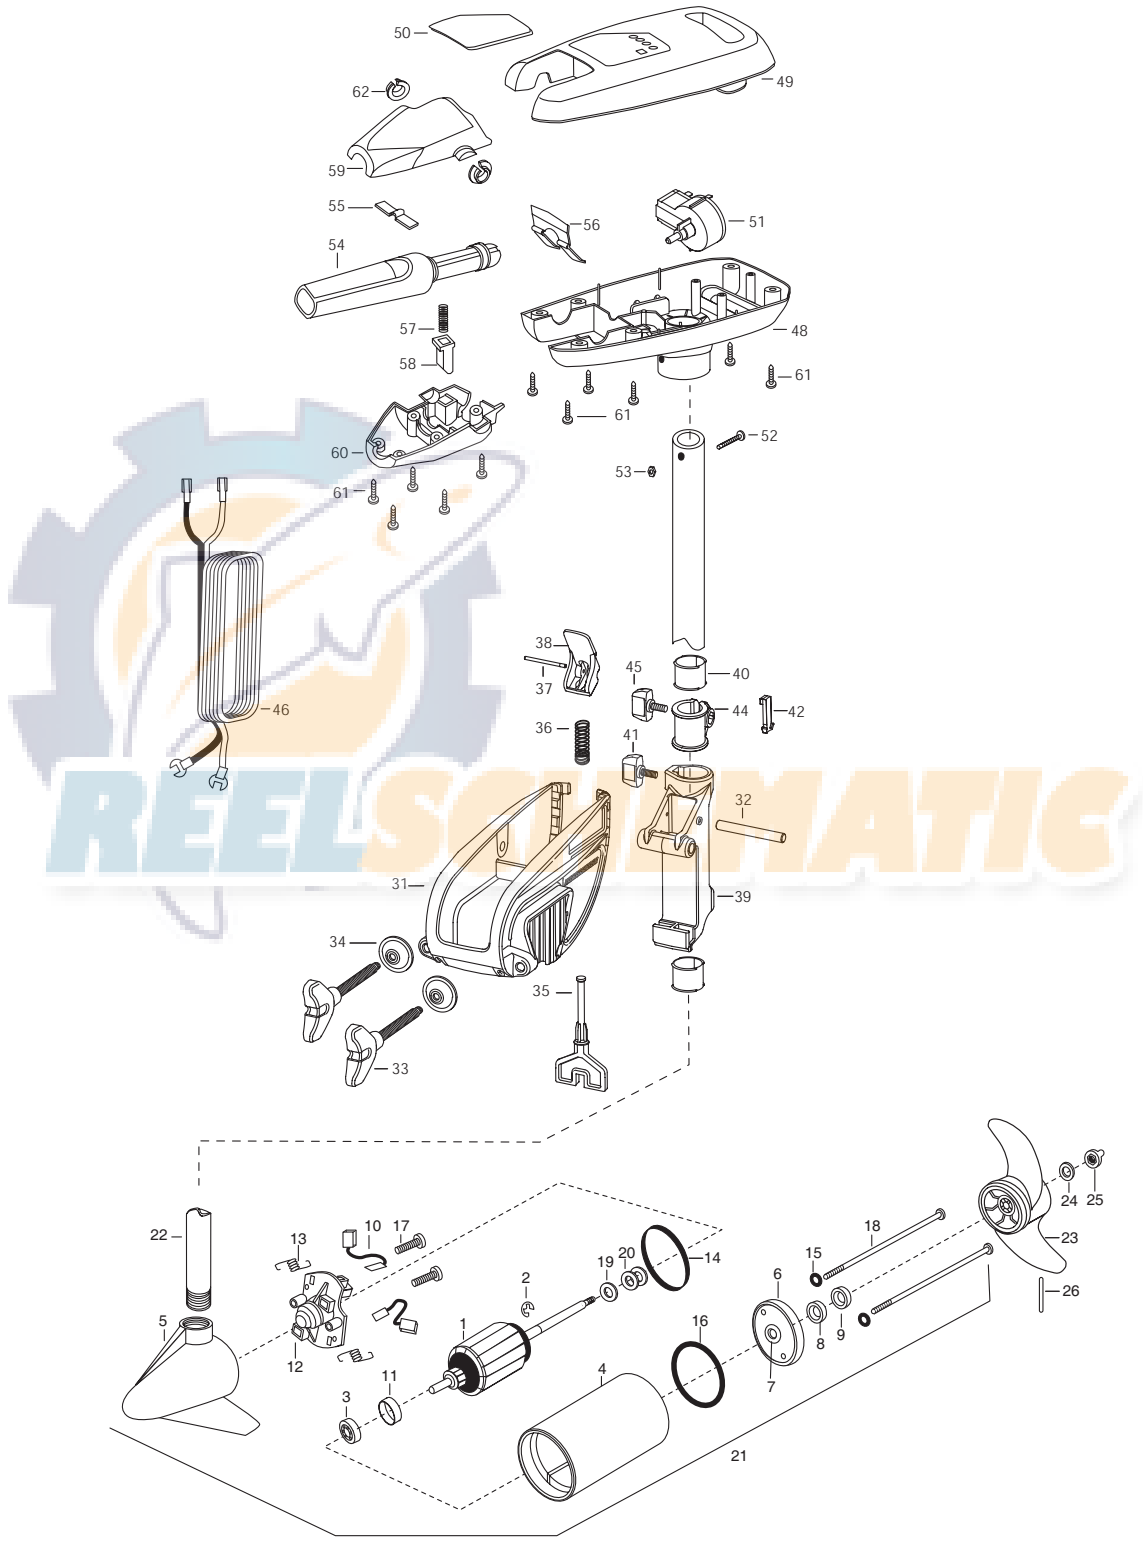

RT50/SC/S
50 LBS. THRUST
12 VOLT 42 AMPS
42" SHAFT

for use with motors with serial numbers beginning MKAE
3-year warranty from the date of purchase

1	92-100-013	ARMATURE ASSEMBLY 12V 3.625	26	2092600	PIN-DRIVE SS	55	2302742	SPRING-DETENT (OFF) SS
2	788-015	RETAINING RING	■	2771816	BRACKET & HINGE ASSEMBLY	56	2302743	SPRING-DETENT HANDLE-TILT
3	140-010	BEARING -BALL	■	2771913	BRACKET ASSEMBLY (INCL- 31,33,34)	57	2302745	SPRING-RELEASE BUTTON SS
4	92-300-301	CENTER HOUSING ASSEMBLY 3.62 SW TXT				58	2303720	RELEASE BUTTON-HANDLE
5	2-300-337	BRUSH END HOUSING ASSEMBLY 3.62 SPCO	*31	2061910	BRACKET PLASTIC	59	2060410	HANDLE (TOP HALF)NO MAXIM
6	92-400-337	PLAIN END HOUSING ASSEMBLY 3.62	32	2060511	PIN-HINGE SS	60	2060415	HANDLE (LOWER HALF)
7	144-049	BEARING - FLANGE [SERVICE ONLY]	*33	2061301	SCREW-CLAMP SS [2.EA]	61	2303412	SCREW-6-20 X 5/8 [11.EA]
8	880-003	**SEAL	*34	2331700	WASHER-CLAMP SCREW [2.EA]	62	2060005	BEARING-HANDLE PIVOT [2.EA]
9	880-006	**SEAL WITH SHIELD	35	2063605	T-BAR PLASTIC			
10	188-036	BRUSH ASSEMBLY [2. EA]	36	2062706	SPRING- T-BAR			
11	725-050	PAPER TUBE- BRUSH RETENTION	37	2060516	PIN- TILT LEVER			
12	738-036	BRUSH PLATE W/HOLDER	38	2067201	LEVER-TILT BLACK			
13	975-040	SPRING - TORSION [2. EA]	39	2061810	HINGE-PLASTIC			
14	337-036	**GASKET	40	2037301	BUSHING-HINGE [2.EA]			
15	701-008	**O-RING [2. EA]	41	2011386	SCREW-TENSION/NEW KNOB SS			
16	701-081	**O-RING	42	2062800	TENSION BLOCK- SNAP IN			
17	830-007	SCREW # 8-32 [2.EA]	44	2061520	COLLAR-DEPTH			
18	830-042	THRU BOLT 10-32 X 8.83 [2. EA]	45	2011366	SCREW-COLLAR SS [2.EA]			
19	990-067	WASHER - STEEL THRUST	46	2050609	LEADWIRE 10GA RINGS			
20	990-070	WASHER - NYLATRON [2. EA]	48	2062552	CONTROL BOX PLAS W/HAND WHT			
21	2099097	MOTOR ASSEMBLY 12V 3.625 SW 5SPC	49	2060264	COVER-CTRL BOX RT WHT			
22	2032032	TUBE (COMPOSITE) 42" BMW	50	2075615	DECAL-COVER			
■	1378122	PROPELLER KIT (prop, washer, nut, & pin)	51	2064023	SWITCH-FWD/REV 5 SP			
23	2091150	PROPELLER- WEEDLESS	52	2332102	SCREW-10-24 X 1-3/4 SS			
24	2151726	WASHER- 5/16 STD SS	53	2333101	NUT-HEX NYLOC			
25	2198400	ANODE- ZINC 3.25/3.62 LWR U	54	2990911	HANDLE ASSY-W/U-JOINT 5SPD			